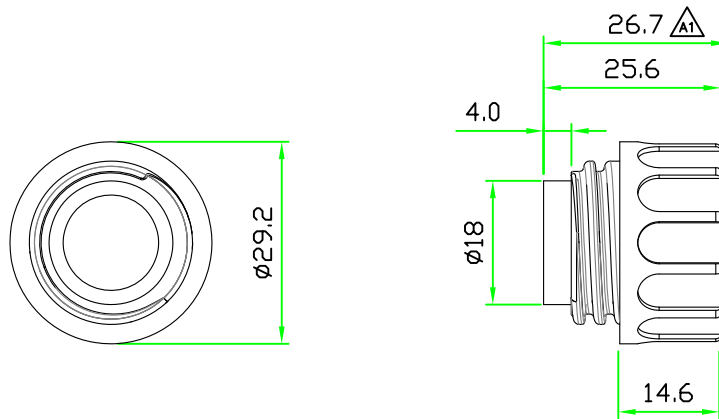

REV.	DESCRIPTION	DATE
A	ISSUE	Dec/15/2013
A1	Correct dimension.	Mar/14/2017

RoHS

<b>HOLIN®</b> HTP ASIA TECHNOLOGY CO., LTD. 禾凌科技股份有限公司			
		UNIT: mm	TITLE Waterproof Cap For P Size Female Connector
SCALE	1:1	P/N:	CPP-WCAP-FY
UNLESS OTHERWISE SPECIFIED TOLERANCES: x ±0.25 xx ±0.1 xxx ±0.05 ANGLE ±1°		DR.	JACK
REV.	SHEET	CH.	ERIC
A1	1/1	DWG.NO:	CPP-WCAP-FY
		AP.	

No.	PART NAME	DESCRIPTION	COLOR	Q'TY	REMARKS
1	CAP	WATERPROOF CAP FOR FEMALE CONNECTOR, NYLON+GF.	BLACK	1	28-135-N2